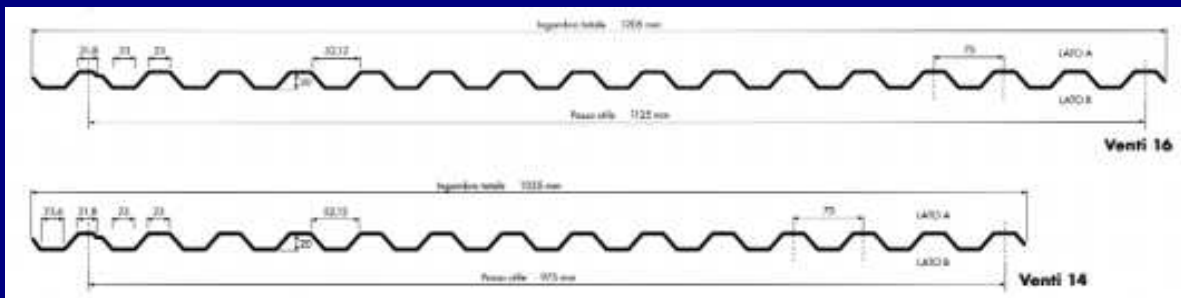

A panel, designed for wall use,
characterized by the symmetry of its sec-
tion and by the microbead surface, desig-
ned to satisfy the growing demand
demands in the field of designing external
walls and internal partitions. This product
represents a solution that goes hand in
hand with economic, practical and func-
tional characteristics.

Profilul panel proiectat se recoman-
da pentru realizarea peretilor exteriori.
Caracterizata nu se simetria sec-
tiunii si prezenta suprafasa cu
guraie, realizata pentru a satisface
cerinta de proiectare a peretilor
exteriori si partiilor interioare.
Produsul reprezinta o solutie care
merge de mna cu caracteristicile
economice, practice si functionale.