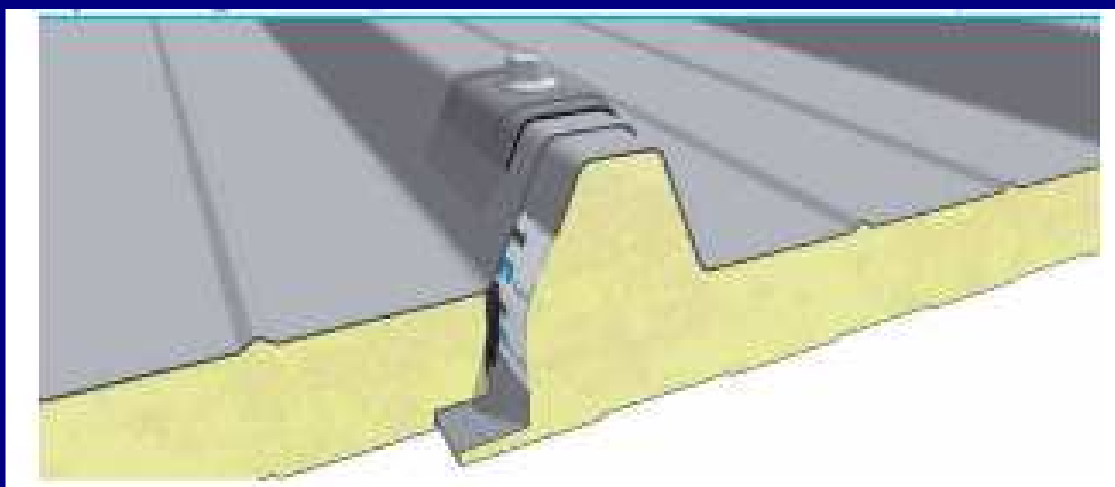

Coperture in metallo - pannelli impermeabilizzanti e termoisolanti per tetti e pareti – prodotti siderurgici

Kovinske kritine - hidroizolacijski in toplotno izolacijski strešni in stenski paneli proizvodi jeklarske industrije

Metal roofs - waterproofing and insulating panels for roofs and walls - products of steel industry