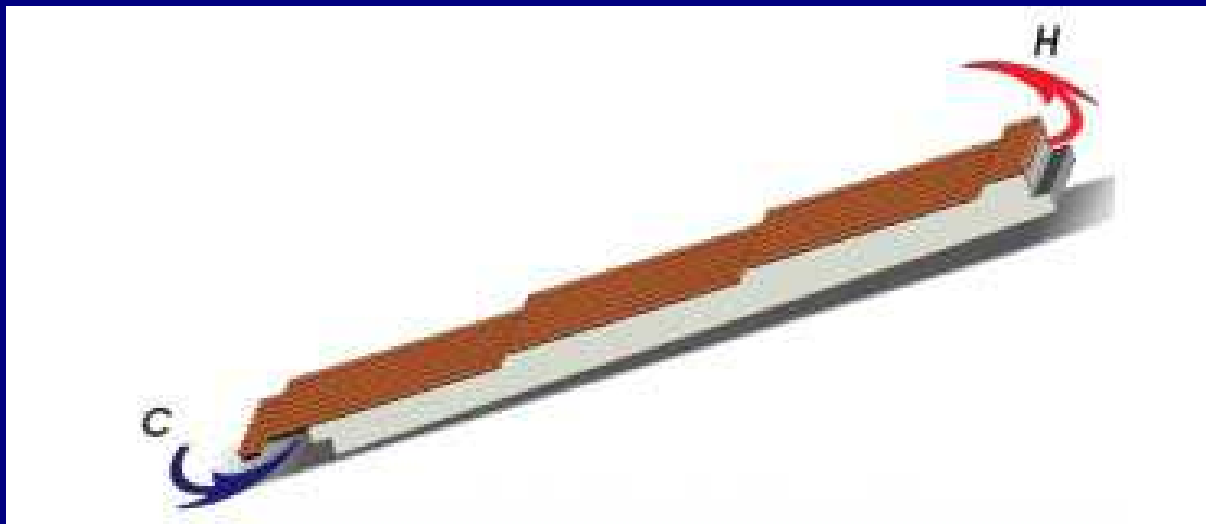

albalim d.o.o.

www.albasiderurgica.com

PRODUZIONE ELEMENTI PER COPERTURE