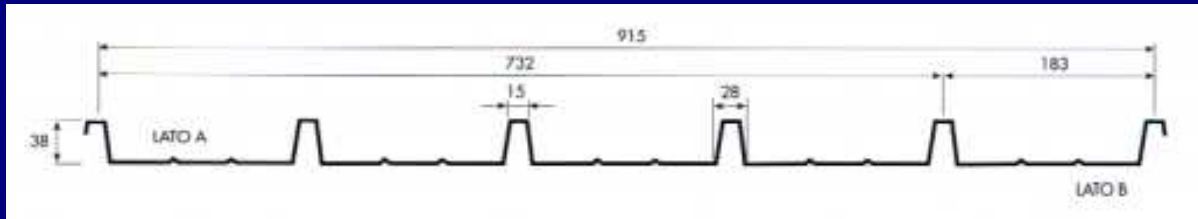

A panel, designed for wall use,
characterized by the symmetry of its sec-
tion and by the microbead surface, desig-
ned to satisfy the growing demand
demands in the field of designing external
walls and internal partitions. This product
represents a solution that goes hand in
hand with economic, practical and func-
tional characteristics.

Profilul panel proiectat se recoman-
da pentru realizarea peretilor exteriori.
Caracterizata nu se simetria sec-
tiunii si prezenta suprafasa cu
guraie, realizata pentru a satisface
cerinta de proiectare a peretilor
exteriori si partiilor interioare.
Produsul reprezinta o solutie care
merge de mna cu caracteristicile
economice, practice si functionale.