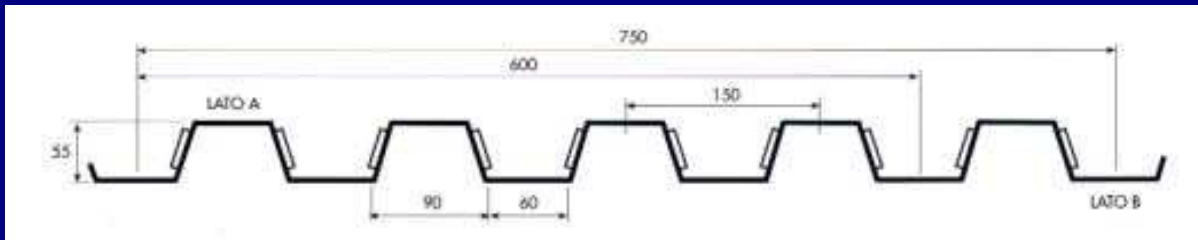

A panel, designed for wall use,
characterized by the symmetry of its sec-
tion and by the microbead surface, desig-
ned to satisfy the growing demand
demands in the field of designing external
walls and internal partitions. This product
represents a solution that goes hand in
hand with economic, practical and func-
tional characteristics.

Profilul panel proiectat se recoman-
da pentru realizarea peretilor exteriori.
Caracterizata nu se simetria sec-
tiunii si prezenta suprafasa cu
guraie, realizata pentru a satisface
cerinta de proiectare a peretilor
exteriori si partiilor interioare.
Produsul reprezinta o solutie care
merge de mna cu caracteristicile
economice, practice si functionale.